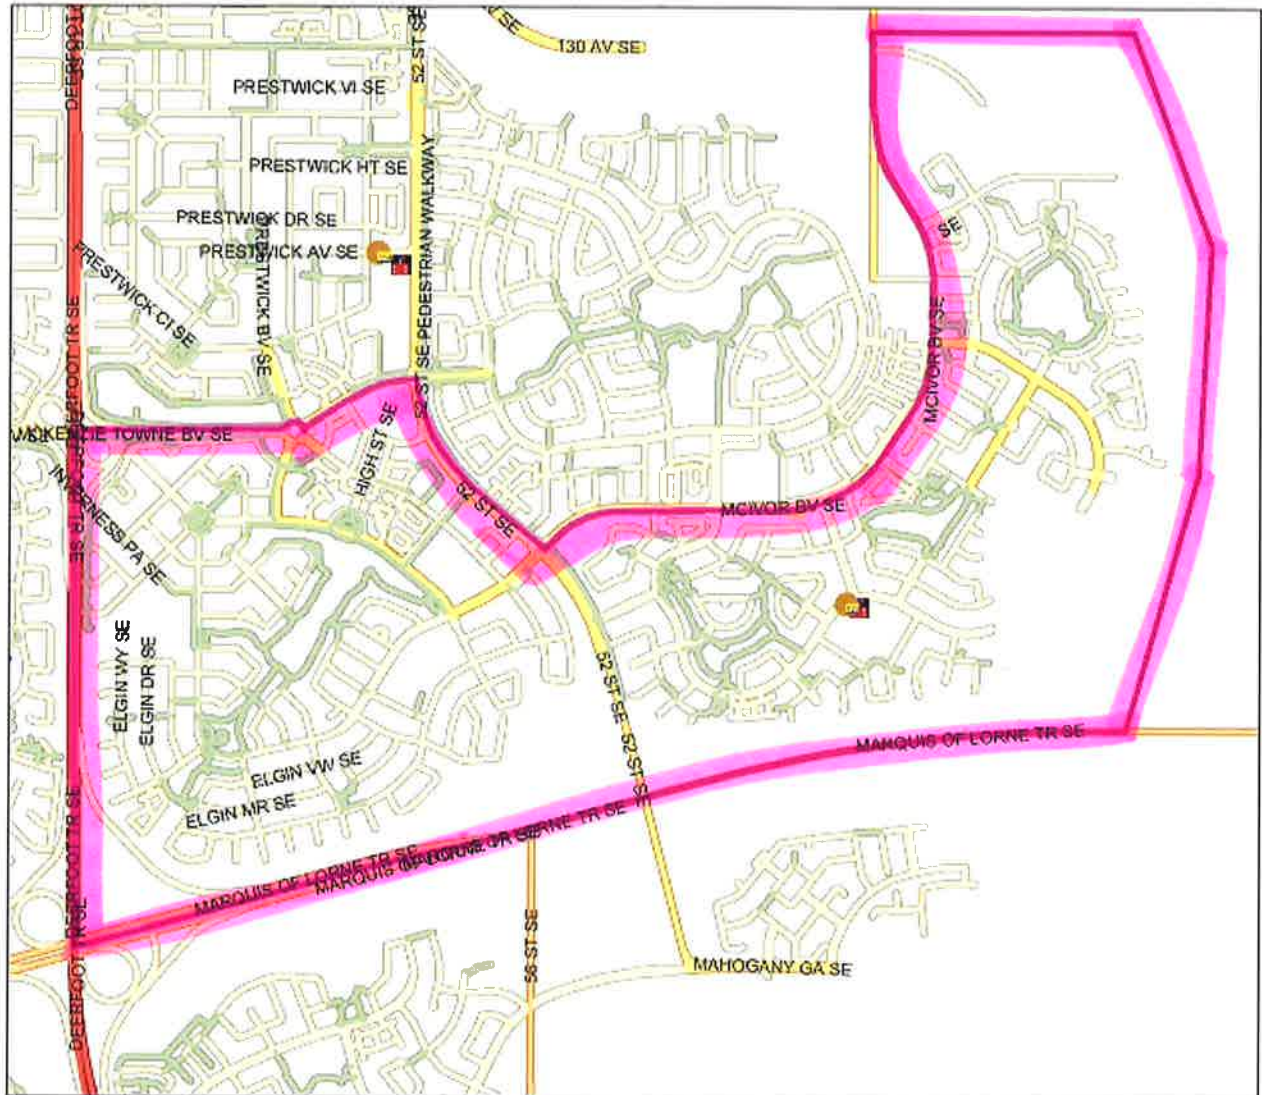

Calgary Roman Catholic Separate SD No. 1 District Map

Students residing in the St. Isabella School boundary also have the option of attending All Saints. Communities include: Copperfield, Elgin, Inverness and McKenzie Towne (north of the traffic circle)

Boundary map outlined in pink