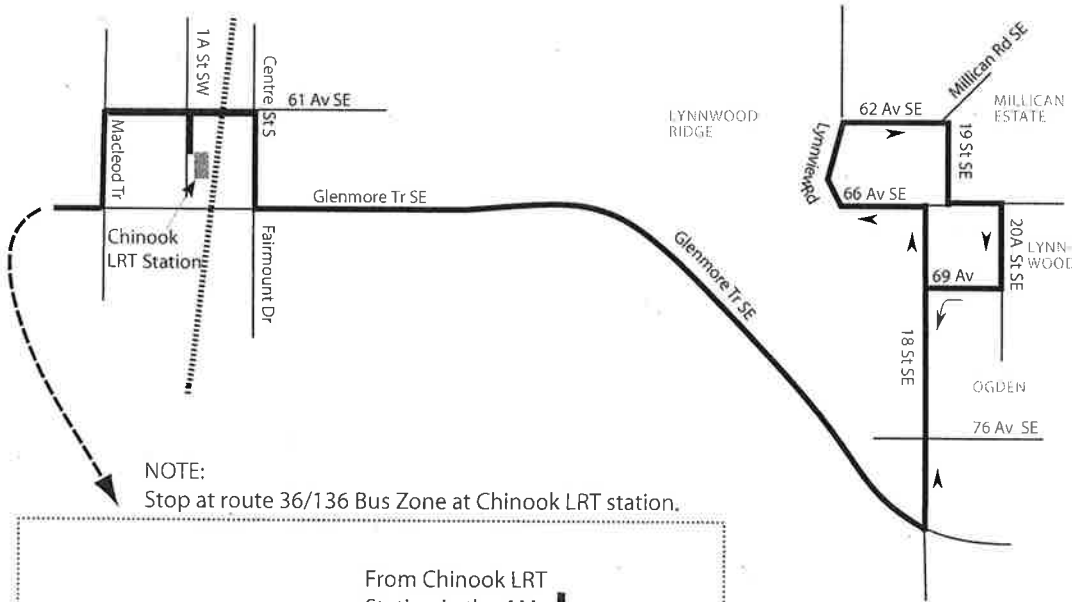

SCHEDULE

Last Revision: Feb 6, 2017
Effective: Sept. 5, 2017

ROUTE 851 – ST. AUGUSTINE/LYNNWOOD/OGDEN

76 Av SE/ 18 St SE nb	62 Av SE/ Lynnview Rd eb	20A St SE/ 66 Av SE sb	18 St SE/ 76 Ave SE sb	St. Augustine (arrive)	St. Augustine (depart)	start/end Lynnwood/ Ogden
8:21	8:25	8:29	8:34	8:50		
				15:18	15:27	16:00

Operates school days only. Trips may be cancelled during school vacation periods

NOTE: Stop at route 36/136 Bus Zone at Chinook LRT station.

This is NOT a charter route. Regular transit fares apply.