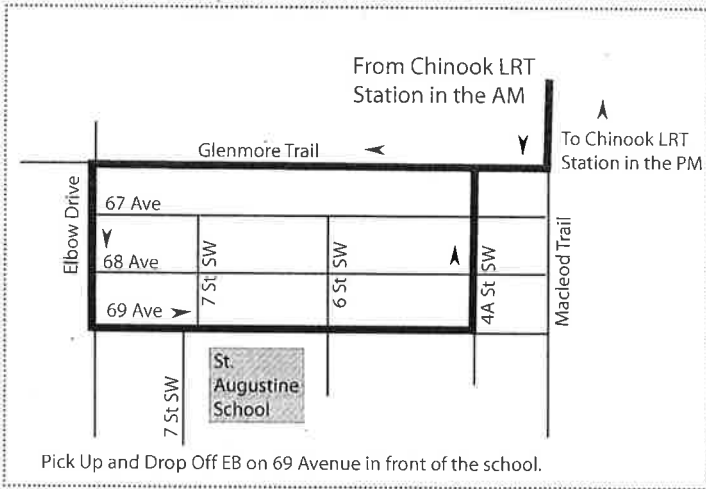

This is NOT a charter route. Regular transit fares apply.