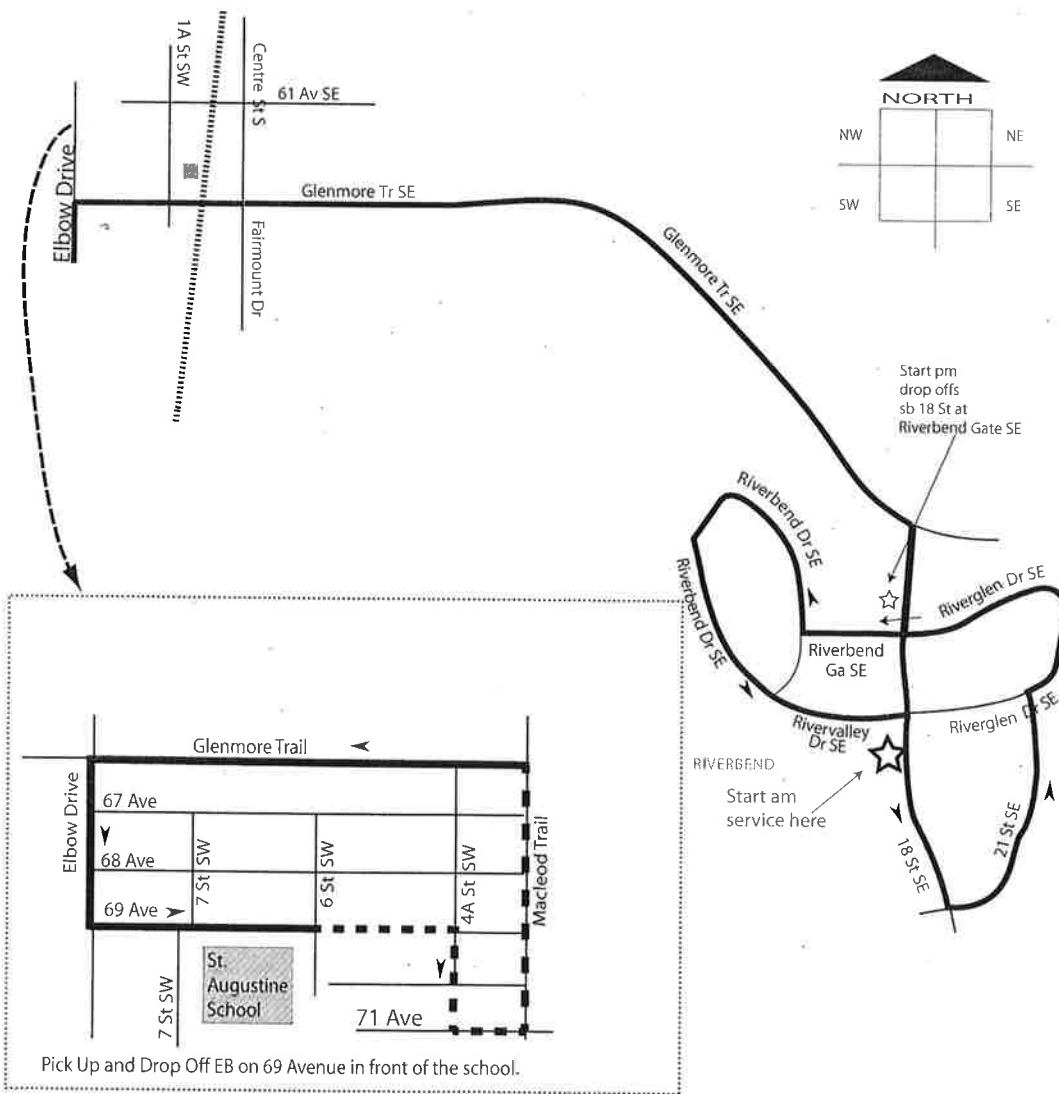

**ROUTE 853 – ST. AUGUSTINE/RIVERBEND**

18 St SE/ Riverview Cl sb	Riverglen Dr/ Rivercrest Dr wb	St. Augustine School (arrive)	St. Augustine School (arrive)	St. Augustine (depart)	Riverglen Dr/Rivercrest Dr wb
8:20	8:24	8:50			
8:20	8:24	8:50			
			15:20	15:30	16:04
			15:20	15:30	16:04

Operates school days only - trip may be cancelled during school vacation periods

This is NOT a charter route. Regular transit fares apply.